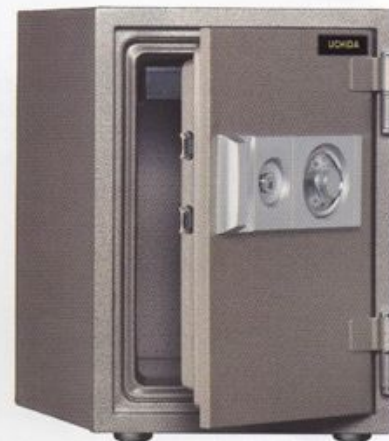

BK-T

- Outside : H486×W346×D420mm
- In-side : H366×W226×D260mm
- Outside : H19 $\frac{1}{4}$ ×W13 $\frac{3}{4}$ ×D16 $\frac{1}{2}$ inch
- In-side : H14 $\frac{1}{4}$ ×W8 $\frac{3}{4}$ ×D10 $\frac{1}{4}$ inch
- Approx. Wt : 51Kgs, 112Lbs
- Fittings : 1 Plastic Tray

* Hinge(W) 28mm is included, except dial height.