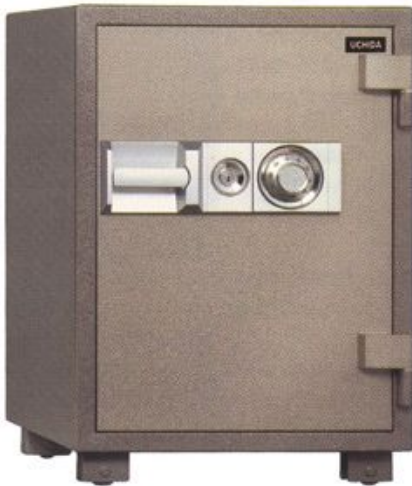

BK-K

- Outside : H718×W494×D550mm
- In-side : H20 $\frac{1}{4}$ ×W13 $\frac{3}{8}$ ×D13 $\frac{3}{8}$ inch
- In-side : H514×W345×D341mm
- Approx. Wt : 127Kgs, 280Lbs
- Outside : H28 $\frac{1}{4}$ ×W19 $\frac{1}{2}$ ×D21 $\frac{1}{8}$ inch
- Fittings : 1 Plastic tray, 2 Adjustable shelves