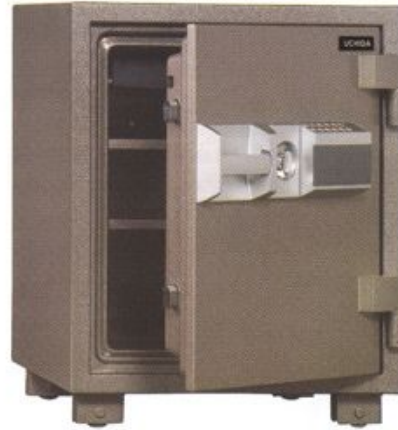

\* Hinge(W) 37mm, Dial(D) 28mm is included.

※ Fingerprint device is available for your requirement.

**BK-M**

- Outside : H628×W494×D550mm
- In-side : H16 $\frac{3}{4}$ ×W13 $\frac{3}{8}$ ×D13 $\frac{3}{8}$ inch
- In-side : H424×W345×D341mm
- Approx. Wt : 100Kgs/220Lbs
- Outside : H24 $\frac{3}{4}$ ×W19 $\frac{1}{2}$ ×D21 $\frac{1}{8}$ inch
- Fittings : 1 Plastic tray, 2 Adjustable shelves