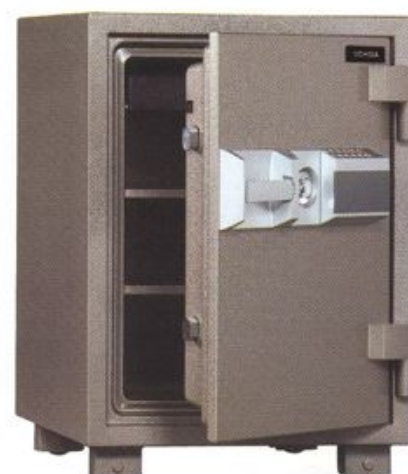

PBK-H

- Outside : H675×W478×D533mm
- In-side : H18 $\frac{1}{2}$ ×W12 $\frac{1}{2}$ ×D12 $\frac{1}{2}$ inch
- In-side : H464×W329×D330mm
- Approx. Wt : 110Kgs, 240Lbs
- Outside : H26 $\frac{1}{4}$ ×W18 $\frac{1}{2}$ ×D20 $\frac{1}{2}$ inch
- Fittings : 1 Plastic Tray, 2 Adjustable Shelves

※ Foot(H) 55mm & Facia(W) 37mm is included.