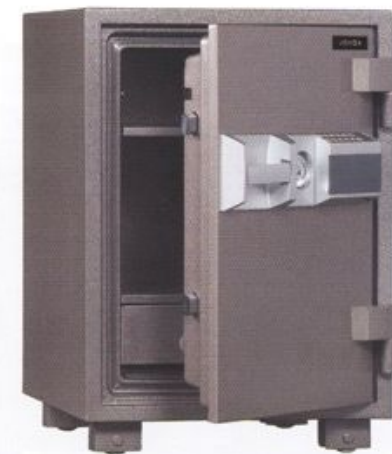

PBK-90

- Outside : H680×W452×D516mm
- In-side : H480×W312×D324mm
- Outside : H26 $\frac{3}{8}$ ×W17 $\frac{1}{2}$ ×D20 $\frac{1}{2}$ inch
- In-side : H18 $\frac{1}{2}$ ×W12 $\frac{1}{2}$ ×D12 $\frac{1}{2}$ inch
- Approx. Wt : 94Kgs/207Lbs
- Fittings : 1 Plastic tray, 1 Adjustable shelf

* Hinge(W) 37mm, Dial(D) 28mm is included.