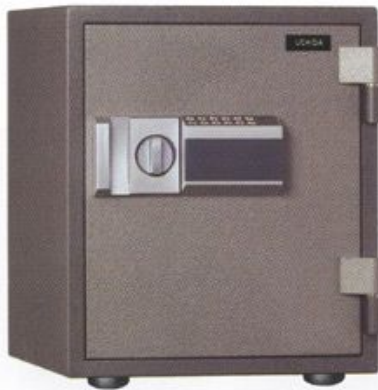

PBK-R (H)

- Outside : H506×W435×D502mm
- In-side : H386×W315×D325mm
- Outside : H19 $\frac{1}{4}$ ×W17 $\frac{1}{4}$ ×D19 $\frac{3}{4}$ inch
- In-side : H15 $\frac{1}{4}$ ×W12 $\frac{3}{8}$ ×D12 $\frac{3}{4}$ inch
- Approx. Wt : 73Kgs, 161Lbs
- Fittings : 1 Plastic tray, 1 Adjustable shelf