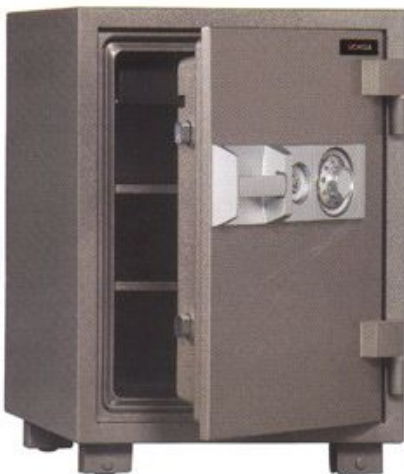

BK-H

- Outside : H675×W478×D533mm
- In-side : H18 $\frac{1}{2}$ ×W12 $\frac{1}{2}$ ×D12 $\frac{1}{2}$ inch
- In-side : H464×W329×D330mm
- Approx. Wt : 110Kgs, 240Lbs
- Outside : H26 $\frac{1}{4}$ ×W18 $\frac{1}{2}$ ×D20 $\frac{1}{2}$ inch
- Fittings : 1 Plastic Tray, 2 Adjustable Shelves