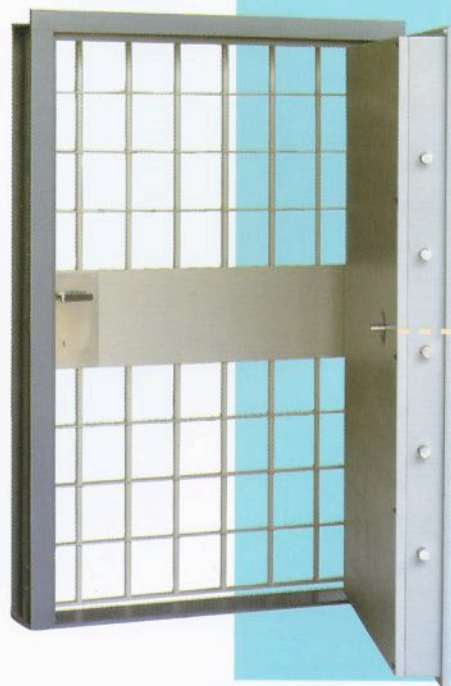

SECURES FIRMLY**VD-200**

Over Door Frame 200H x 100W x 15D cm.

Clear Opening 184H x 85W cm.

Fitting 2 Cylinder Locks

1 Dial Lock

Weight Appr. 350 Kgs.

**VD-100**

Over Door Frame 200H x 100W x 10D cm.

Clear Opening 184H x 85W cm.

Fitting 2 Cylinder Locks

1 Dial Lock

Weight Appr. 250 Kgs.

**VD-300S (With Steel Gate)**

Over Door Frame 200H x 100W x 25D cm.

Clear Opening 184H x 85W cm.

Fitting 2 Cylinder Locks

1 Dial Lock

Weight Appr. 520 Kgs.

**VD-300**

Over Door Frame 200H x 100W x 20D cm.

Clear Opening 184H x 85W cm.

Fitting 2 Cylinder Locks

1 Dial Lock

Weight Appr. 450 Kgs.